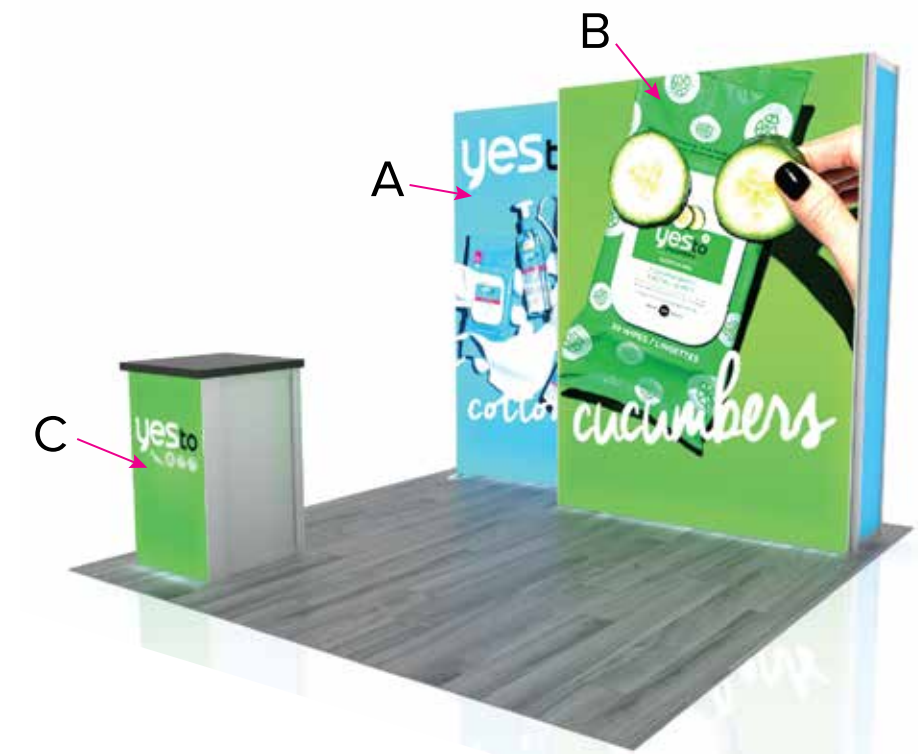

Graphic Template  
10 x 10 Inline Lightbox Exhibit  
SEG Backlit Graphics, MOD-1701 Backlit Counter

NOTE: All Raster Art (jpg, tiff, psd, png, etc.) must be at least 100 dpi at print size.  
Standard kits are often customized. Please check with Customer Service to ensure that this template matches your specific job.